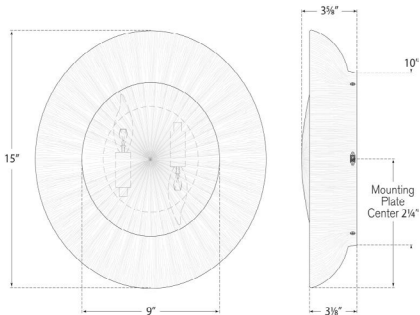

Utopia Large Reflector Sconce

KW2054G

Materials Shown

Gild

Available in

Gild

Aged Iron

Dimensions

Height: 15"

Width: 15"

Extension: 3.5"

Backplate: 10" Round

Socket

2 - E12 Candelabra

Wattage

2 - 60 C11

Weight

8 lbs