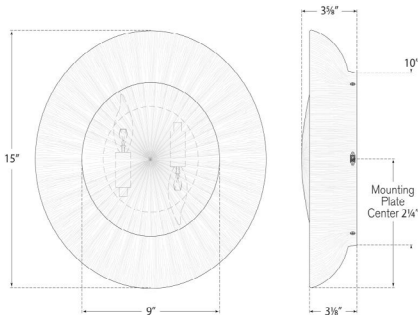

Utopia Large Reflector Sconce

KW2054AI

Materials Shown

Aged Iron

Available in

**Gild
Aged Iron**

Dimensions

Height: 15"

Width: 15"

Extension: 3.5"

Backplate: 10" Round

Socket

2 - E12 Candelabra

Wattage

2 - 60 C11

Weight

8 lbs